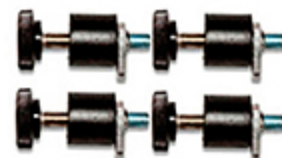

**Lanyards 3-pack**  
 HEPMALA00861

**Lanyards 6-pack**  
 HEPMALA00862

**Magnetic Power Switch Box**  
 HEPSASW00820

**Motor Control Module**  
 HEPSPCO5000

**Motor Drive Shaft Coupler**  
 HEPDSCO0680

**Motor Isolation Mounts 4-Pack**  
 HEPRUIS00660