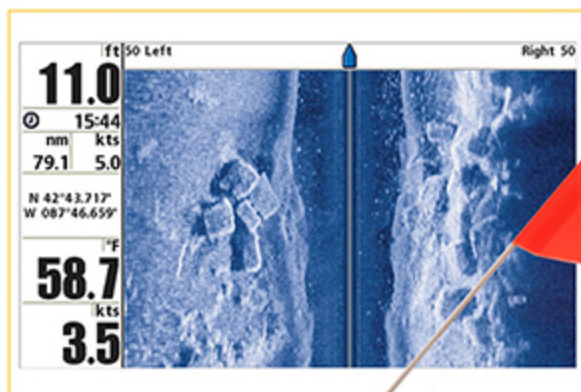

COMPLETE SONAR FLOAT COVER & PAYLOAD STATION

& PAYLOAD STATION

HIGH RESOLUTION SONAR

Provides high resolution bottom imagery for locating drowning victims, submerged vehicles and sunken boats.

SIDE SCAN SONAR

MAX Mode: Maximizes sonar resolution through thermoclines and other water column interference

CLEAR MODE: Allows for adjusting the bottom TVG without amplifying water column interference

3 COLOR PALETTES: 3 color palettes provide even more flexibility on the water to deal with overcast or full-sun conditions.