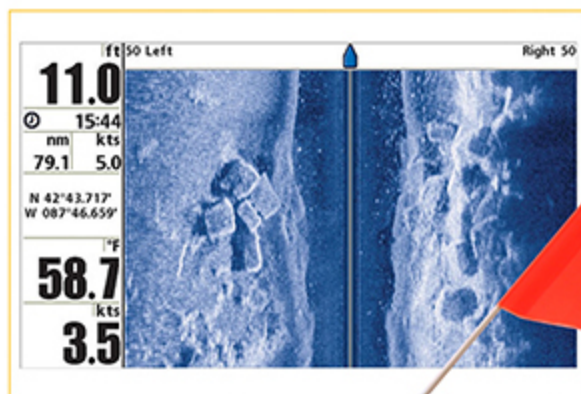

COMPLETE SONAR FLOAT KIT COMES WITH EMILY & PAYLOAD STATION

HIGH RESOLUTION SONAR

Provides high resolution bottom imagery for locating drowning victims, submerged vehicles and sunken boats.

SIDE SCAN SONAR

MAX Mode: Maximizes sonar resolution through thermoclines and other water column interference

CLEAR MODE: Allows for adjusting the bottom TVG without amplifying water column interference

3 COLOR PALETTES: 3 color palettes provide even more flexibility on the water to deal with overcast or full-sun conditions.